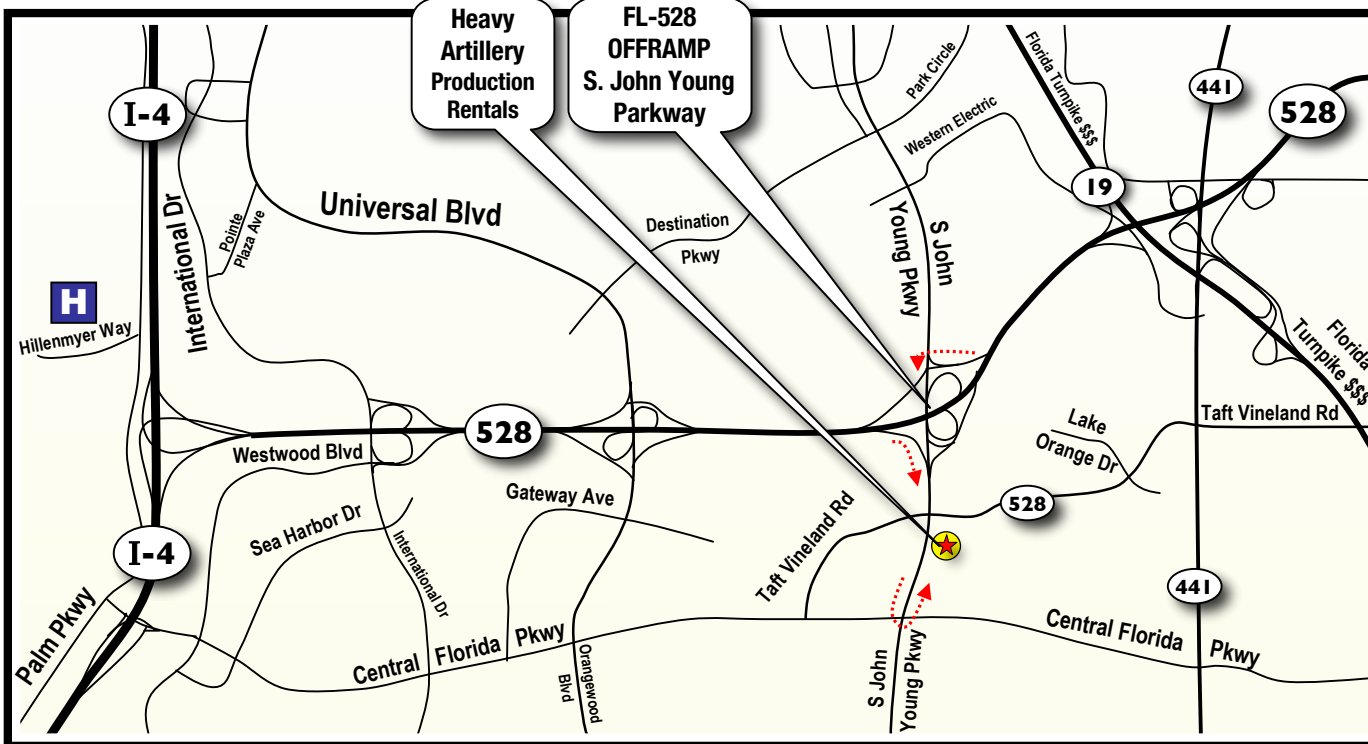

From UNIVERSAL STUDIOS

(No Tolls)

1. INTERSTATE 4 WEST
2. MERGE onto FL-528 EAST / INT'L AIRPORT / CAPE CANAVERAL / Exit 72
3. Go east 2.5 Miles and EXIT 423 SOUTH / JOHN YOUNG PKWY / EXIT 3A
4. MERGE onto S. JOHN YOUNG PARKWAY southbound
5. Go south 6/10ths of a mile and Make a U-TURN onto S JOHN YOUNG PARKWAY northbound
6. Go north 1/3rd of a mile and TURN RIGHT into the CUBE SMART FACILITY
7. Follow CUBE SMART FACILITY directions to the right

From ORLANDO INT'L AIRPORT

(This Route Has Tolls)

1. From the Airport head NORTH on JEFF FUQUA BLVD / S ACCESS ROAD
2. Follow signs for the 528 West
3. MERGE onto FL-528 WEST westbound (Partial Roll Road)
4. Go west 7.5 Miles and EXIT 423 SOUTH / JOHN YOUNG PKWY / EXIT 3
5. Turn LEFT onto S. JOHN YOUNG PARKWAY southbound
6. Go south 6/10ths of a mile and Make a U-TURN onto S JOHN YOUNG PARKWAY northbound
7. Go north 1/3rd of a mile and TURN RIGHT into the CUBE SMART FACILITY
8. Follow CUBE SMART FACILITY directions to the right

Heavy Artillery Orlando, FL

Google Maps Link (iPhone, Android): <https://goo.gl/1qKP7q>

GOOGLE MAPS GPS
28.413577, -81.421900