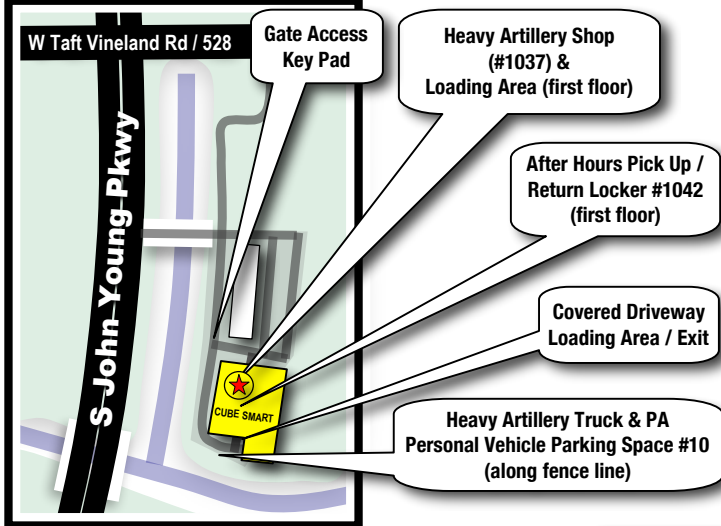

From UNIVERSAL STUDIOS

(No Tolls)

1. INTERSTATE 4 WEST
2. MERGE onto FL-528 EAST / INT'L AIRPORT / CAPE CANAVERAL / Exit 72
3. Go east 2.5 Miles and EXIT 423 SOUTH / JOHN YOUNG PKWY / EXIT 3A
4. MERGE onto S. JOHN YOUNG PARKWAY southbound
5. Go south 6/10ths of a mile and Make a U-TURN onto S JOHN YOUNG PARKWAY northbound
6. Go north 1/3rd of a mile and TURN RIGHT into the CUBE SMART FACILITY
7. Follow CUBE SMART FACILITY directions to the right

From ORLANDO INT'L AIRPORT

(This Route Has Tolls)

1. From the Airport head NORTH on JEFF FUQUA BLVD / S ACCESS ROAD
2. Follow signs for the 528 West
3. MERGE onto FL-528 WEST westbound (Partial Roll Road)
4. Go west 7.5 Miles and EXIT 423 SOUTH / JOHN YOUNG PKWY / EXIT 3
5. Turn LEFT onto S. JOHN YOUNG PARKWAY southbound
6. Go south 6/10ths of a mile and Make a U-TURN onto S JOHN YOUNG PARKWAY northbound
7. Go north 1/3rd of a mile and TURN RIGHT into the CUBE SMART FACILITY
8. Follow CUBE SMART FACILITY directions to the right

From CUBE SMART FACILITY

1. Turn right into entrance for Cube Smart Storage & Logistics & Value Place Hotel
2. From Driveway entry turn right in parking area and proceed past hotel to Cube Smart Gate Entrance
3. Pull up to Gate Access Pad to enter code for entrance thru gate
4. Proceed around Cube Smart building
5. Cube Truck and PA Personal Vehicle parking in Space #10
6. Proceed thru covered driveway / loading area to exit, or park truck or vehicle to pick up from After Hours Pick Up/Return Locker

Heavy Artillery Orlando, FL

Google Maps Link (iPhone, Android): <https://goo.gl/1qKP7q>

GOOGLE MAPS GPS
28.413577, -81.421900