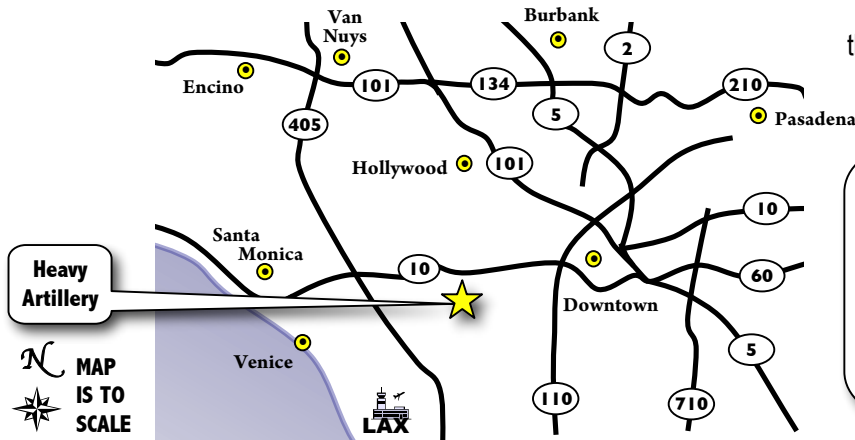

From HOLLYWOOD

1. LA CIENEGA BLVD southbound
2. Continue south past the 10 Freeway
3. Go south another 1.0 Miles and TURN LEFT onto BODEN ST eastbound
4. Immediately TURN LEFT into the GALPIN LA CIENEGA PARKING LOT
5. Heavy Artillery is located in the first 3 parking spaces on the left as you enter through gate

From DOWNTOWN

1. 10 FWY WEST
2. Exit "WASHINGTON BLVD / FAIRFAX AVE"
3. From the offramp TURN LEFT onto WASHINGTON BLVD westbound
4. Turn LEFT onto FAIRFAX Ave southbound
5. Merge to the Left Most Lane
6. Turn LEFT onto LA CIENEGA BLVD from the Left Most Lane
7. Go one block and TURN LEFT onto BODEN ST eastbound
8. Immediately TURN LEFT into the GALPIN LA CIENEGA PARKING LOT
9. Heavy Artillery is located in the first 3 parking spaces on the left as you enter through gate

DRIVERS: Please register your personal vehicle with the Galpin Studio Rentals office for security purposes. Please park your vehicle in the spaces designated for Heavy Artillery only. Our trucks are park in the first 3 spaces on your left as you enter the lot.

Heavy Artillery Production Rentals
Located in Galpin Studio Rentals La Cienega Lot
3200 S. La Cienega Blvd
Los Angeles 90016
310.295.1202 Tel/Fax

After Hours Pick Up / Return Lockers
• Combo Needed •

Heavy Artillery Office Warehouse Parking Area
• First Three Spaces on the Left •

Heavy Artillery Production Rentals

3200 S. La Cienega Blvd
Los Angeles 90016
310.295.1202 Phone / Fax
Located in Galpin Studio Rentals La Cienega Lot

rentals@heavyartilleryrentals.com
www.heavyartilleryrentals.com