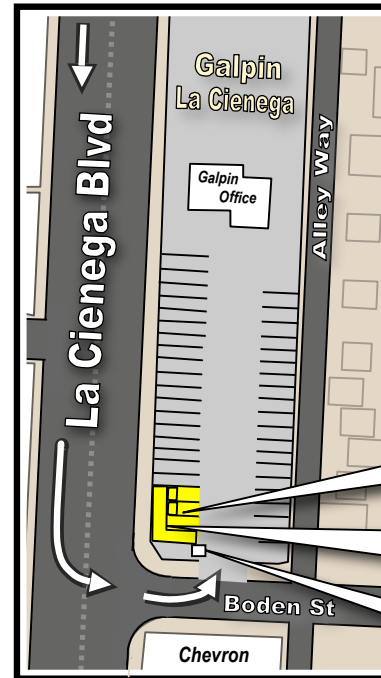

From HOLLYWOOD

1. LA CIENEGA BLVD southbound
2. Continue south past the 10 Freeway
3. Go south another 1.0 Miles and TURN LEFT onto BODEN ST eastbound
4. Immediately TURN LEFT into the GALPIN LA CIENEGA PARKING LOT
5. Heavy Artillery is located in the first 3 parking spaces on the left as you enter through gate

From DOWNTOWN

1. 10 FWY WEST
2. Exit "WASHINGTON BLVD / FAIRFAX AVE"
3. From the offramp TURN LEFT onto WASHINGTON BLVD westbound
4. Turn LEFT onto FAIRFAX Ave southbound
5. Merge to the Left Most Lane
6. Turn LEFT onto LA CIENEGA BLVD from the Left Most Lane
7. Go one block and TURN LEFT onto BODEN ST eastbound
8. Immediately TURN LEFT into the GALPIN LA CIENEGA PARKING LOT
9. Heavy Artillery is located in the first 3 parking spaces on the left as you enter through gate

DRIVERS: Please register your personal vehicle with the Galpin Studio Rentals office for security purposes. Please park your vehicle in the spaces designated for Heavy Artillery only. Our trucks are park in the first 3 spaces on your left as you enter the lot.

Heavy Artillery Production Rentals
Located in Galpin Studio Rentals La Cienega Lot
3200 S. La Cienega Blvd
Los Angeles 90016
310.295.1202 Tel/Fax

After Hours Pick Up / Return Lockers
• Combo Needed •

Heavy Artillery Office Warehouse Parking Area
• First Three Spaces on the Left •

Heavy Artillery Production Rentals

3200 S. La Cienega Blvd
Los Angeles 90016
310.295.1202 Phone / Fax
Located in Galpin Studio Rentals La Cienega Lot

rentals@heavyartilleryrentals.com
www.heavyartilleryrentals.com