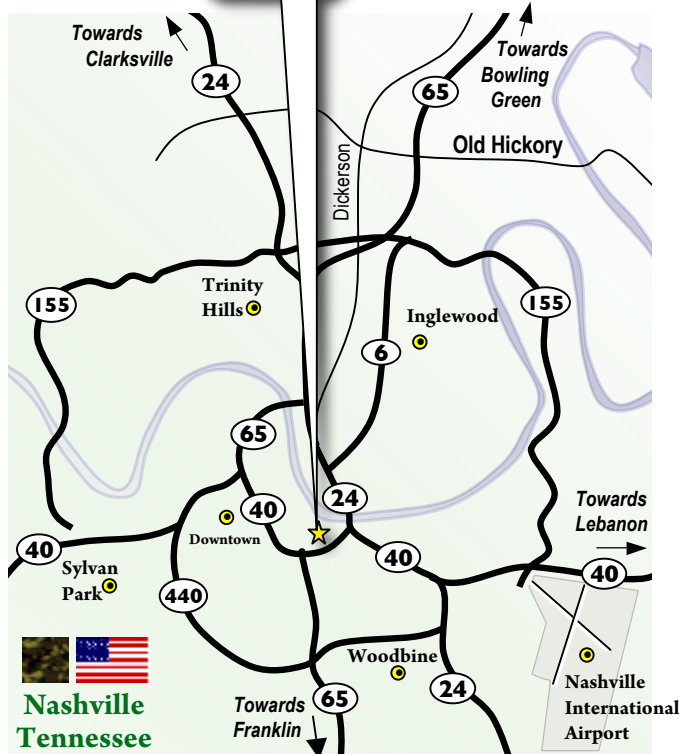

Heavy
Artillery
Production
Rentals