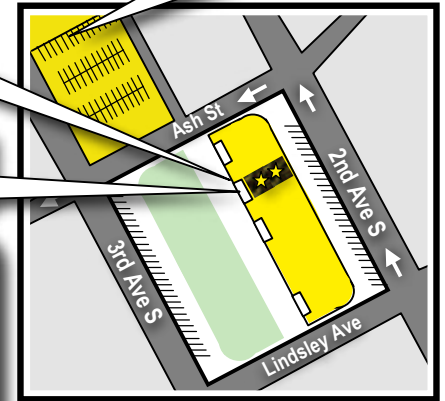

From Downtown Nashville

1. 40 EAST / 65 SOUTH
2. Continue onto the 40 EAST
3. Exit "210 C / 31A / 41A / 4th Ave / 2nd Ave"
4. At the foot of the offramp GO STRAIGHT onto the FRONTAGE ROAD towards 2nd Ave S
5. Turn LEFT onto 2ND AVE S northbound
6. Go north 2 blocks and TURN LEFT onto ASH ST westbound
7. Turn LEFT into the ALLEY
8. Ring BUZZER at door to enter

From Nashville International Airport

1. INTERSTATE 40 WEST
2. Exit "210 C / 31A / 41A / 2nd Ave / 4th Ave"
3. At the foot of the offramp TURN RIGHT onto 2ND AVE S northbound
4. Go north 2 blocks and TURN LEFT onto ASH ST westbound
5. Turn LEFT into the ALLEY
6. Ring BUZZER at door to enter

After Hours
 Pick-Up
 Return Locker

Warehouse
 Pickup / Return
 Entrance

40 FWY WEST
 OFFRAMP
 "Exit 210 C
 31A / 41A
 2nd Ave
 4th Ave"

Heavy
 Artillery
 Production
 Rentals

40 FWY EAST
 OFFRAMP
 "Exit 210 C
 31A / 41A
 4th Ave
 2nd Ave"