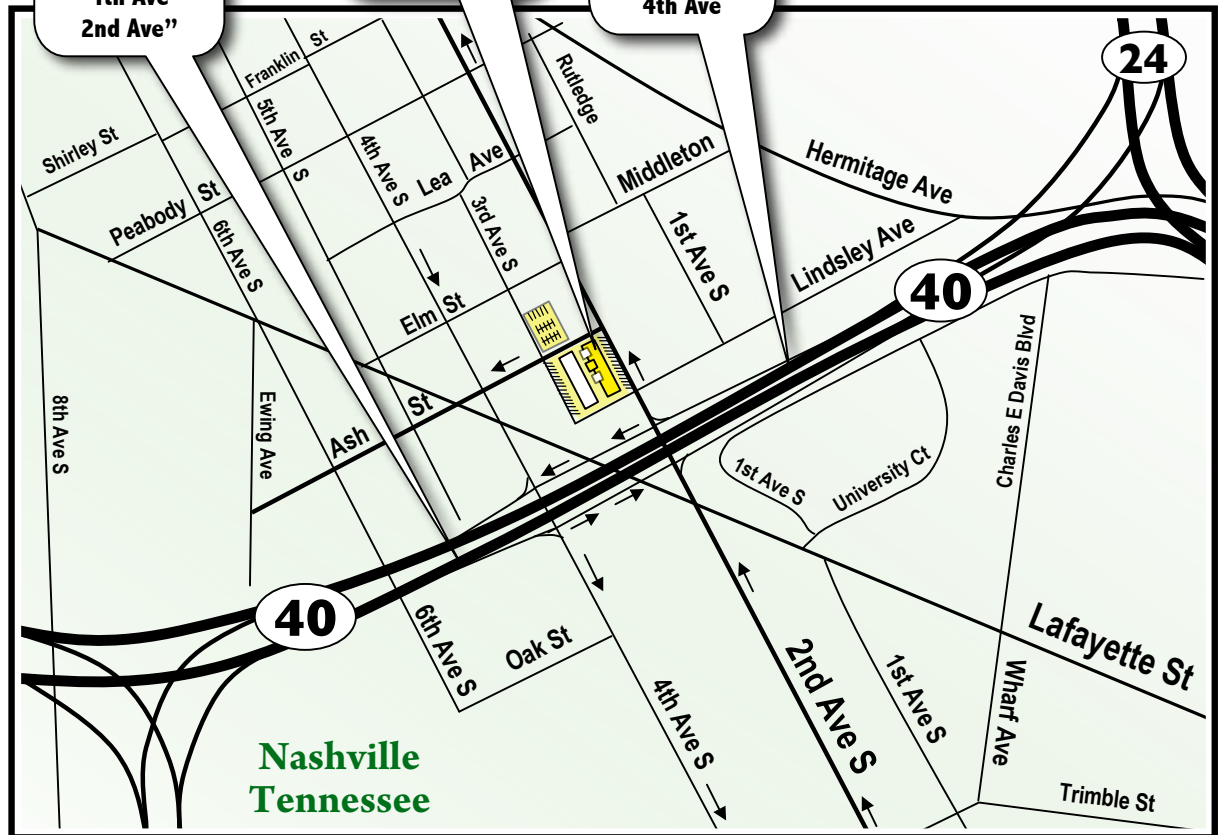

40 FWY EAST
OFFRAMP
"Exit 210 C
31A / 41A
4th Ave
2nd Ave"

Heavy Artillery
Production Rentals
805 2nd Avenue South
Nashville, TN 37210
800.738.4310